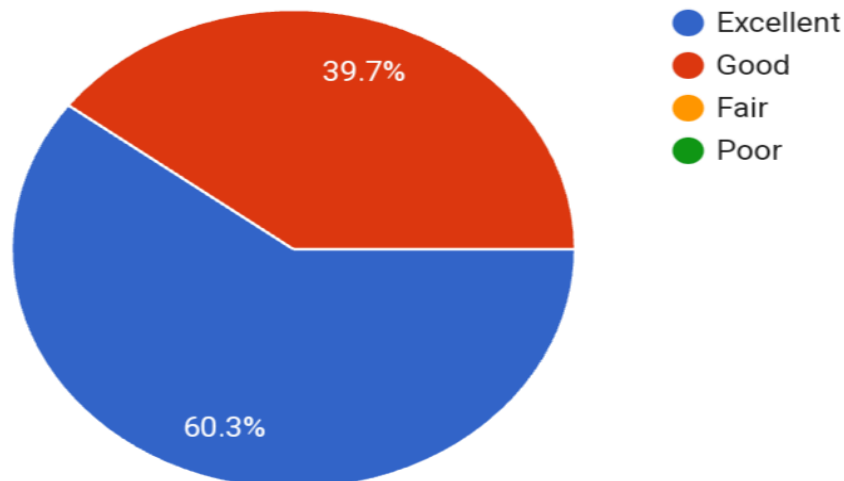

SSMRV College®

#17, 26th Main, 36th Cross, 4th T Block, Jayanagar,
Bengaluru - 560041, Karnataka, India

Affiliated to Bengaluru Central University
Accredited by NAAC with 'A' Grade

office.ssmrv@rvei.edu.in
www.ssmrv.edu.in
Tel: +91-80-68240999

Online Mode – Google Meet

Ms. Bharathi N S
Event Coordinator

Dr Nagaraj M S
Head – Dept of Commerce
SSMRV College

Dr Geetha R
Principal
SSMRV College

Go, change the world

Webinar - Feedback from students

How would you rate the content of
the webinar?

73 responses