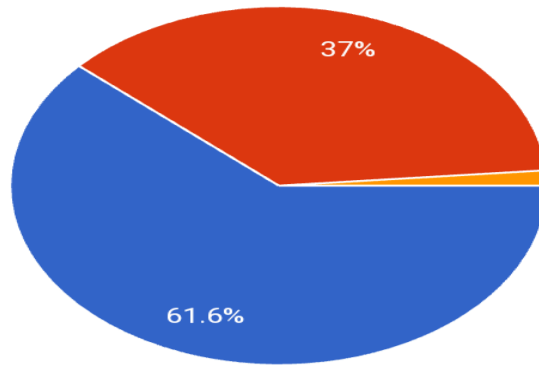

How would you rate the effectiveness of the Resource person?

73 responses

- Excellent
- Good
- Fair
- Poor